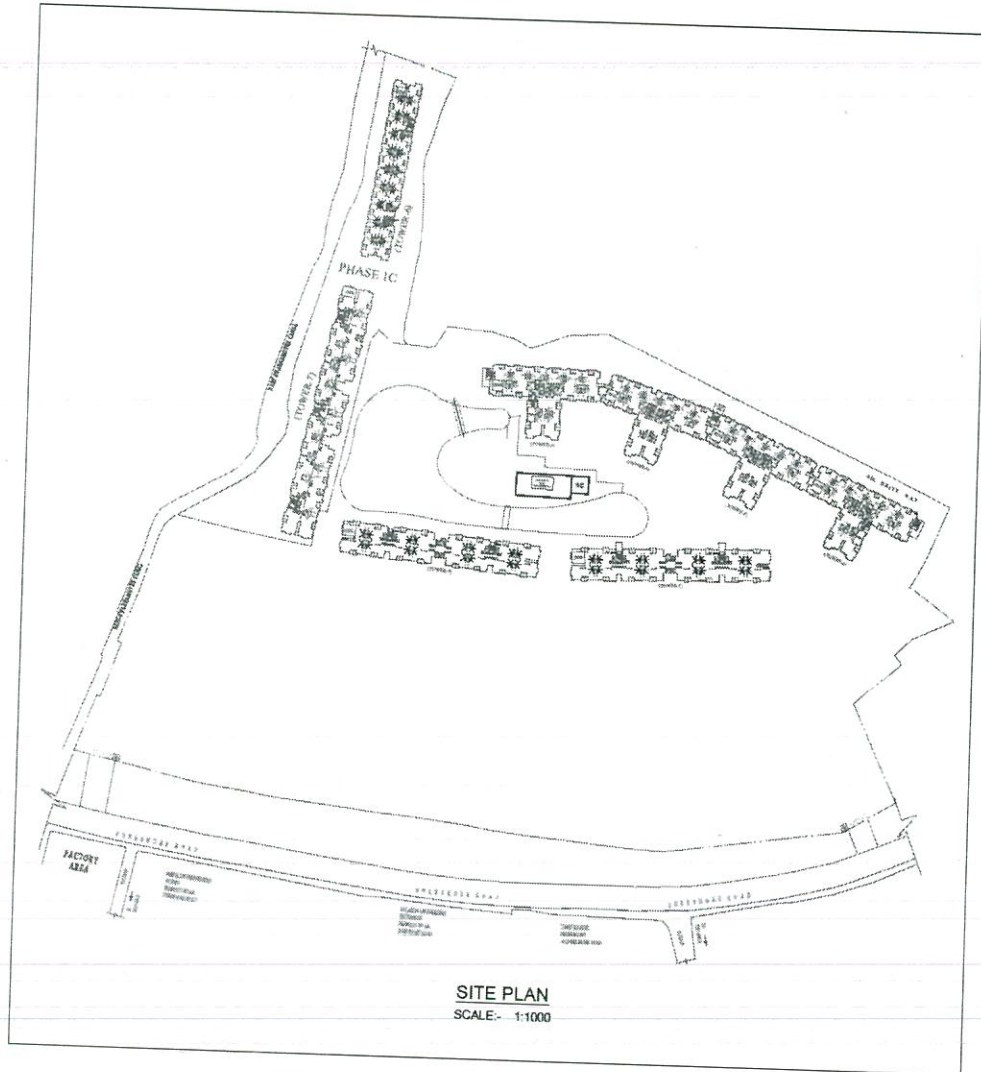

LOCATION DETAILS

Location details of Municipal Premises No. 39/1, Shalimar Road under Police Station Shibpur, Ward No. 39, within the limits of Howrah Municipal Corporation, District Howrah, Pin Code-711103, West Bengal, With Project Name Solaris Shalimar Phase 1C with clear demarcation of land dedicated for the project along with its boundaries including the latitude and longitude of the project.

The latitude and longitude of the center of the project:

LATITUDE	LONGITUDE
22°33'16.55"N	88°18'40.15"E

Place: Kolkata

Date: 16.10.2023

Page 1 of 1

Yours Faithfully
EDEN REALTY VENTURES PVT. LTD.

[Handwritten Signature]
Director